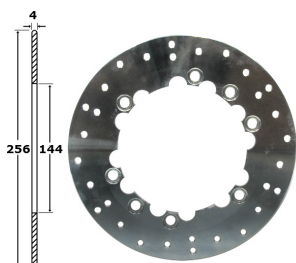

€ 39,90

2010-0729

- HO NX DOMINATOR 650 VOOR
- HO NX DOMINATOR 650 VORNE

256x144x4

Reference:

*Honda 50 NSR/ NSR Repsol (1996-2001) Front, Honda 75
NS1 (1994-1998) Front, Honda 350 CB 350 / G / S (Front)
(1986-1990), NX Dominator 400 (Front) (1999-1999), Hon-
da CB 450 S (Front) (1985-1989), Transalp XL 600 V (Front)
(1997-1999), Honda Dominator NX 650 (Front) (1988-2004)*