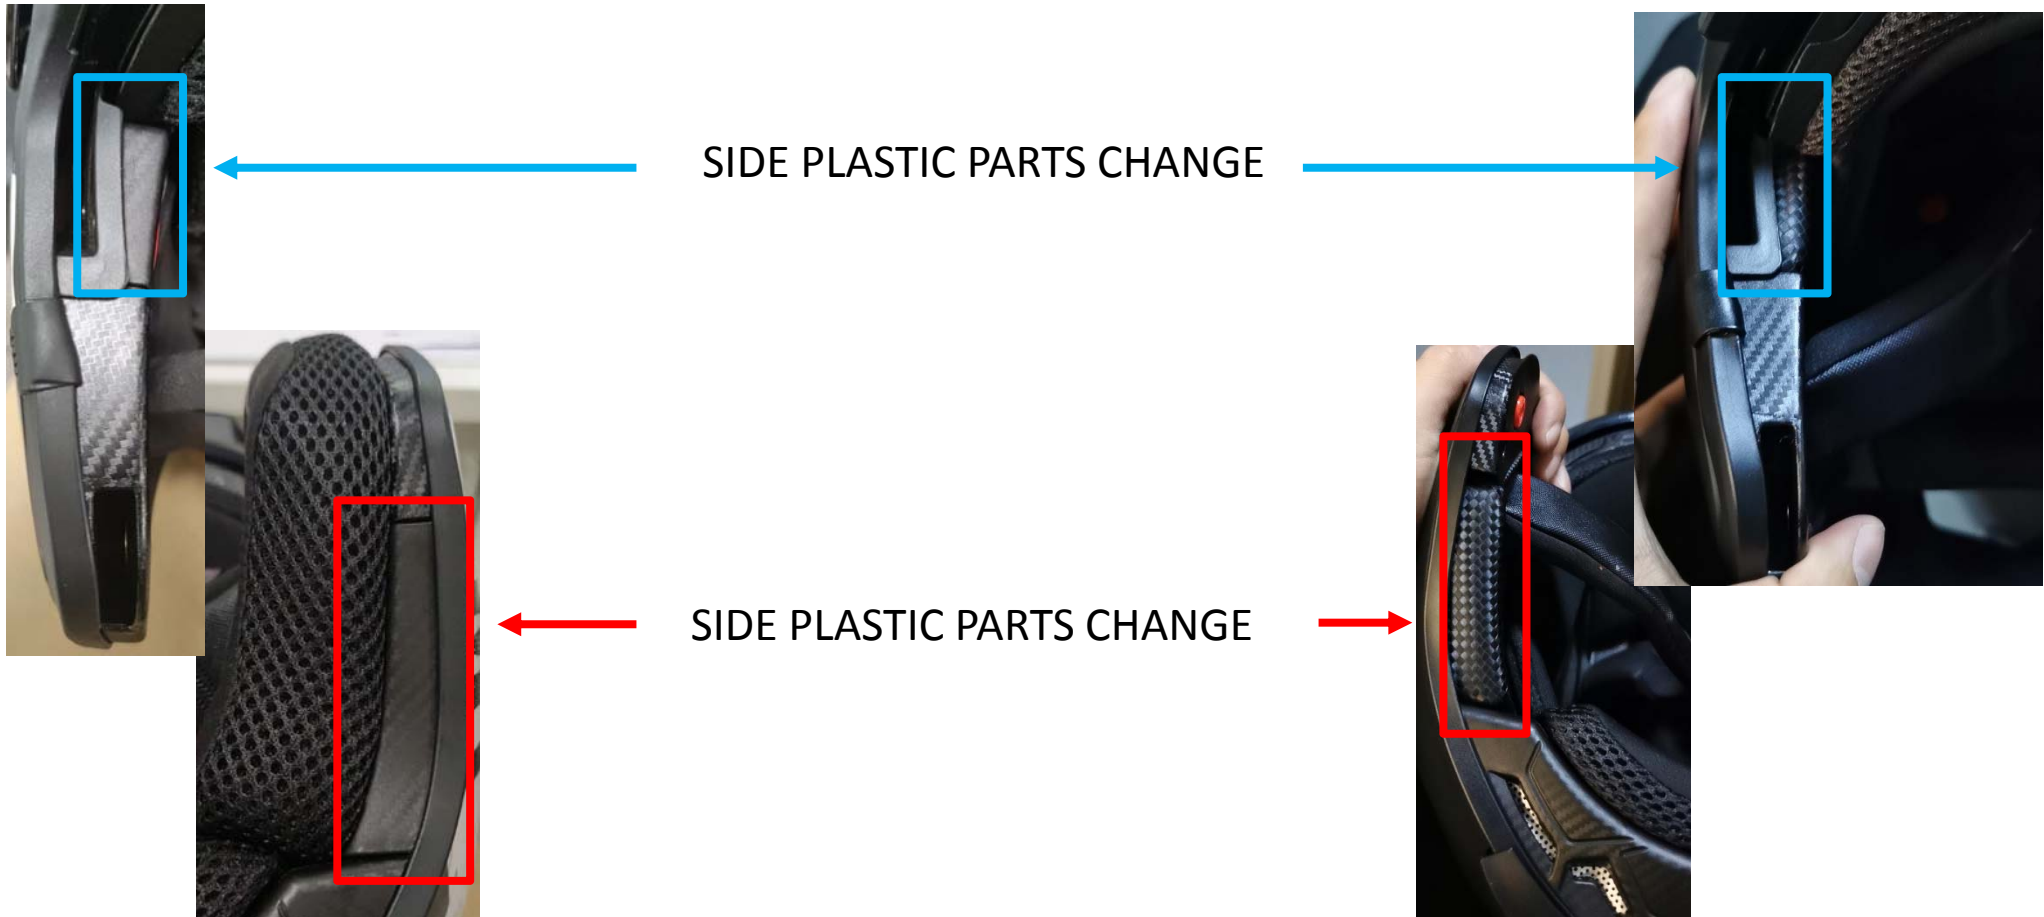

MODIFICATIONS

OLD

NEW MODIFICATION REMOVE SV
ADJUSTMENT BOTTOM

NEW

- Cover Side EPS removed

- Add sun visor lock in both sides

- Reposition of Intercommunicator Holes

- Lining dimensions change.

LINING MODIFICATION

OLD

NEW

❑ LINING MADE UNTIL NOW IT'S COMPATIBLE WITH THE NEW

INTERCOMMUNICATOR MODIFICATION

- REMOVE INTERCOMMUNICATOR PIECE

OLD

- REPOSITION OF INTERCOMMUNICATOR HOLES

NEW

SIDE MODIFICATION

OLD

NEW

FAQ

- The lining is compatible between version.
- Old version can't be upgrade to new version.
- Old version is still production until finish production stock.