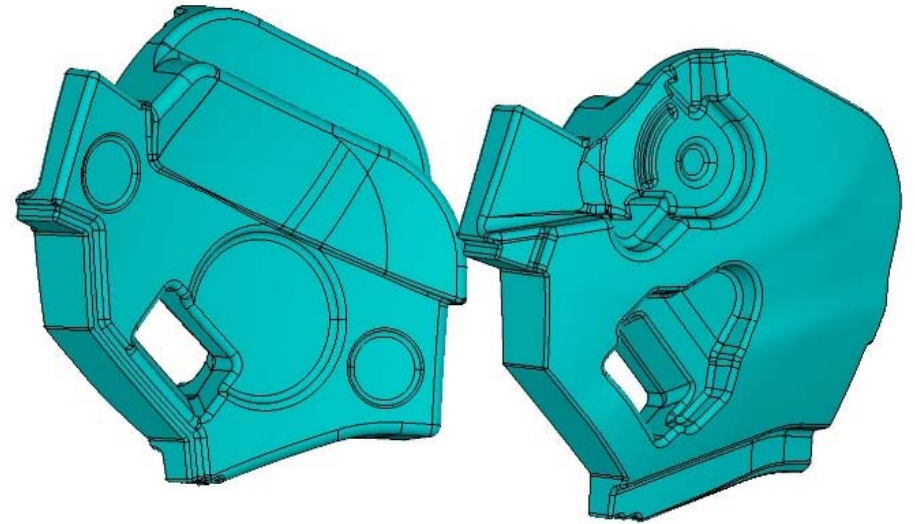

MODIFICATIONS

OLD

NEW MODIFICATION REMOVE SV
ADJUSTMENT BOTTOM

NEW

- Cover Side EPS removed

- Add sun visor lock in both sides

- Reposition of Intercommunicator Holes

- Lining dimensions change.

LINING MODIFICATION

OLD

NEW

❑ LINING MADE UNTIL NOW IT'S COMPATIBLE WITH THE NEW

INTERCOMMUNICATOR MODIFICATION

- REMOVE INTERCOMMUNICATOR PIECE

OLD

- REPOSITION OF INTERCOMMUNICATOR HOLES

NEW

SIDE MODIFICATION

OLD

NEW

FAQ

- The lining is compatible between version.
- Old version can't be upgrade to new version.
- Old version is still production until finish production stock.