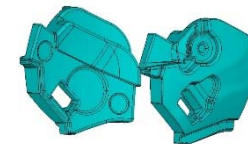

MODIFICATIONS

OLD

NEW MODIFICATION REMOVE SV
ADJUSTMENT BOTTOM

NEW

- Cover Side EPS removed

- Add sun visor lock in both sides

- Reposition of Intercommunicator Holes

- Lining dimensions change.

LINING MODIFICATION

OLD

NEW

❑ LINING MADE UNTIL NOW IT'S COMPATIBLE WITH THE NEW

INTERCOMMUNICATOR MODIFICATION

- REMOVE INTERCOMMUNICATOR PIECE

OLD

- REPOSITION OF INTERCOMMUNICATOR HOLES