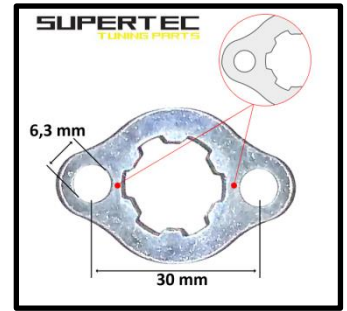

6324

LOCK PLATE SPROCKET HONDA 30mm

92343

LOCK PLATE SPROCKET DERBI SENDA-R M4 (HUMP BOLT)

92672

LOCK PLATE SPROCKET DERBI SENDA-R M4 (INCISE BOLT)

6323

LOCK PLATE SPROCKET HONDA/SENDA 28mm (HUMP BOLT)

93231

LOCK PLATE SPROCKET HONDA/SENDA 28mm (INCISE BOLT)