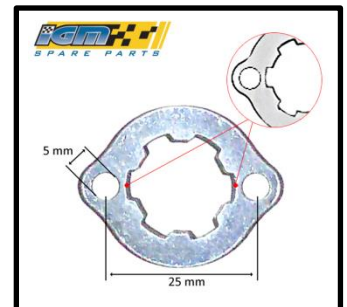

6324

LOCK PLATE SPROCKET HONDA 30mm

92343

LOCK PLATE SPROCKET DERBI SENDA-R M4 (HUMP BOLT)

92672

LOCK PLATE SPROCKET DERBI SENDA-R M4 (INCISE BOLT)

6323

LOCK PLATE SPROCKET HONDA/SENDA 28mm (HUMP BOLT)

93231

LOCK PLATE SPROCKET HONDA/SENDA 28mm (INCISE BOLT)