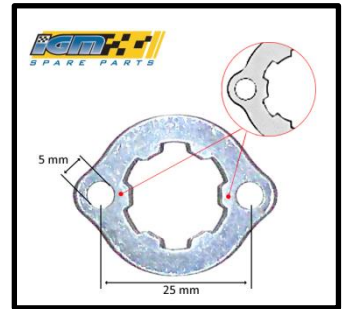

6324

LOCK PLATE SPROCKET HONDA 30mm

92343

LOCK PLATE SPROCKET DERBI SENDA-R M4 (HUMP BOLT)

92672

LOCK PLATE SPROCKET DERBI SENDA-R M4 (INCISE BOLT)

6323

LOCK PLATE SPROCKET HONDA/SENDA 28mm (HUMP BOLT)

93231

LOCK PLATE SPROCKET HONDA/SENDA 28mm (INCISE BOLT)