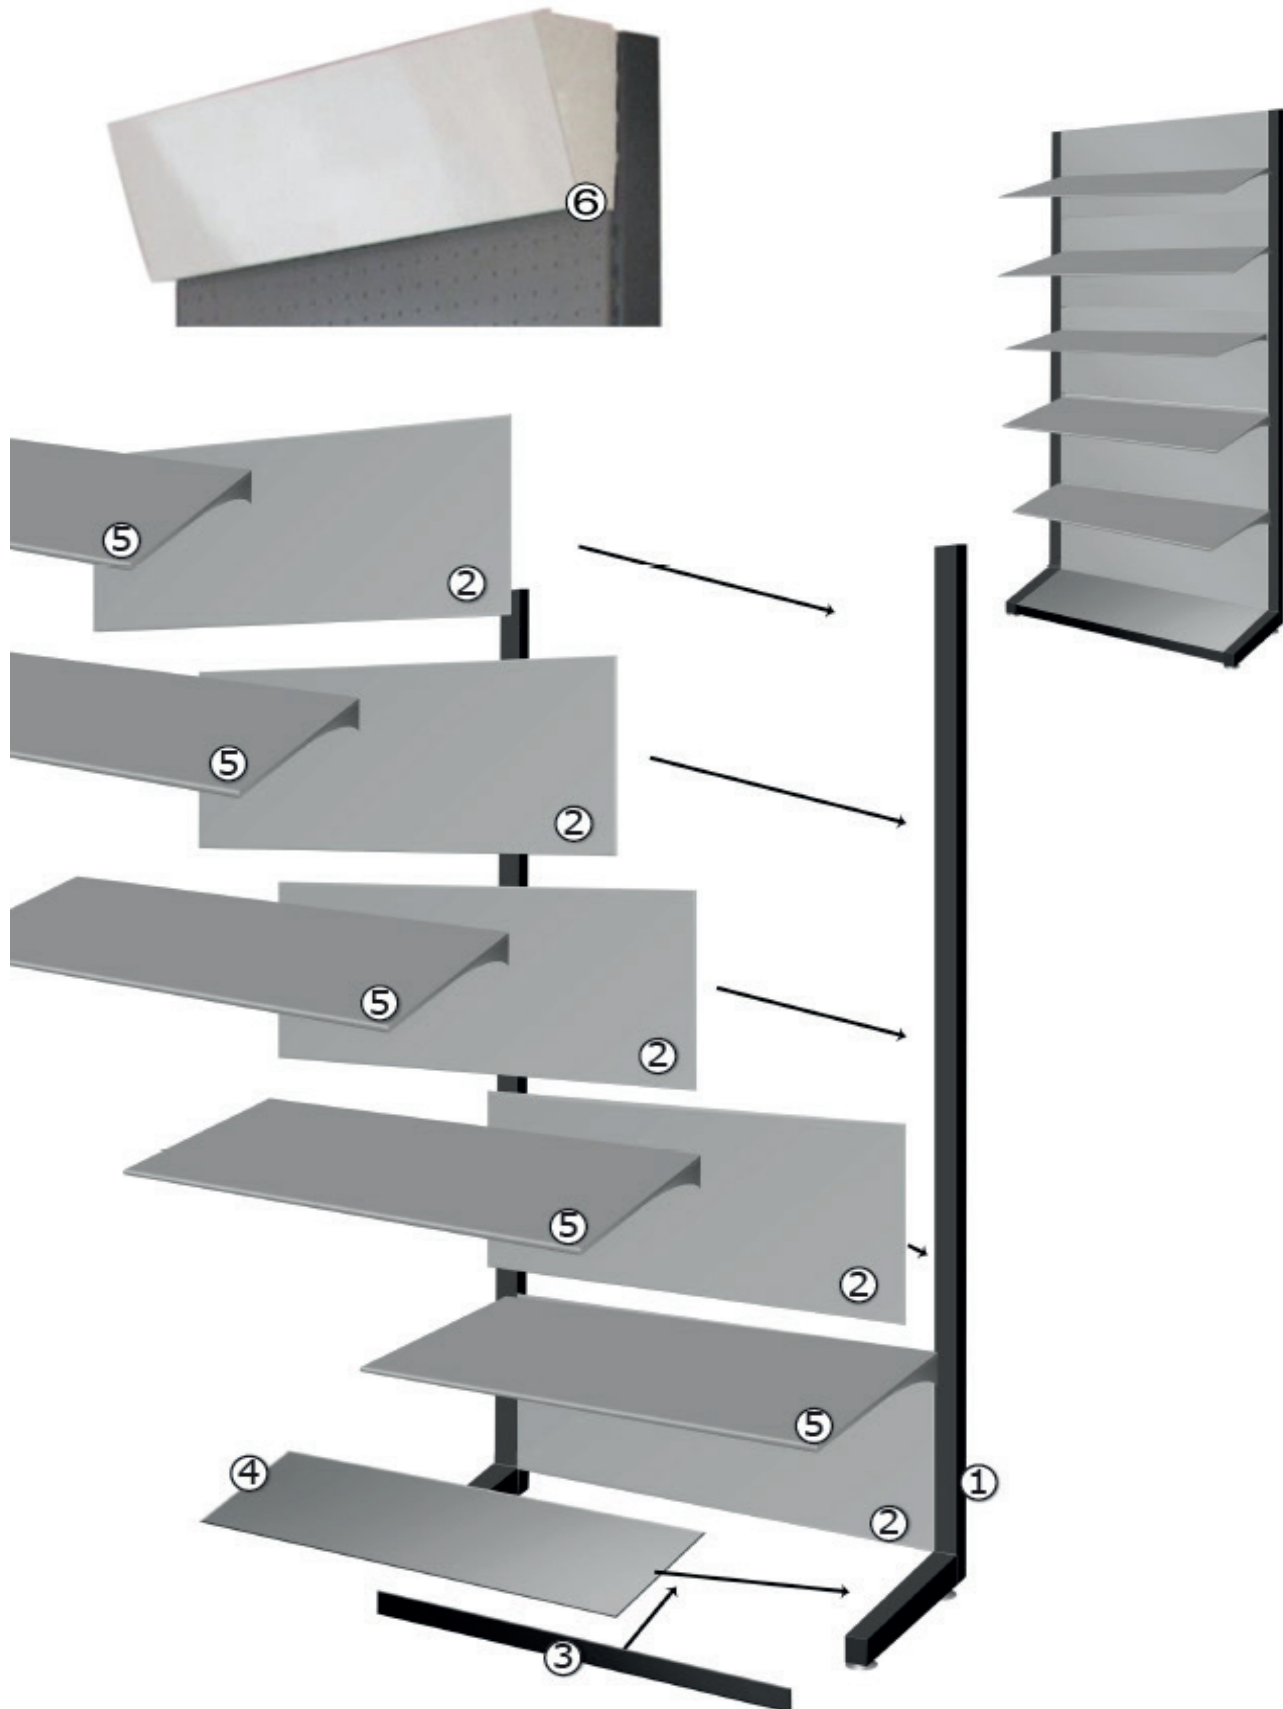

MOKIX Shopconcept Legbord